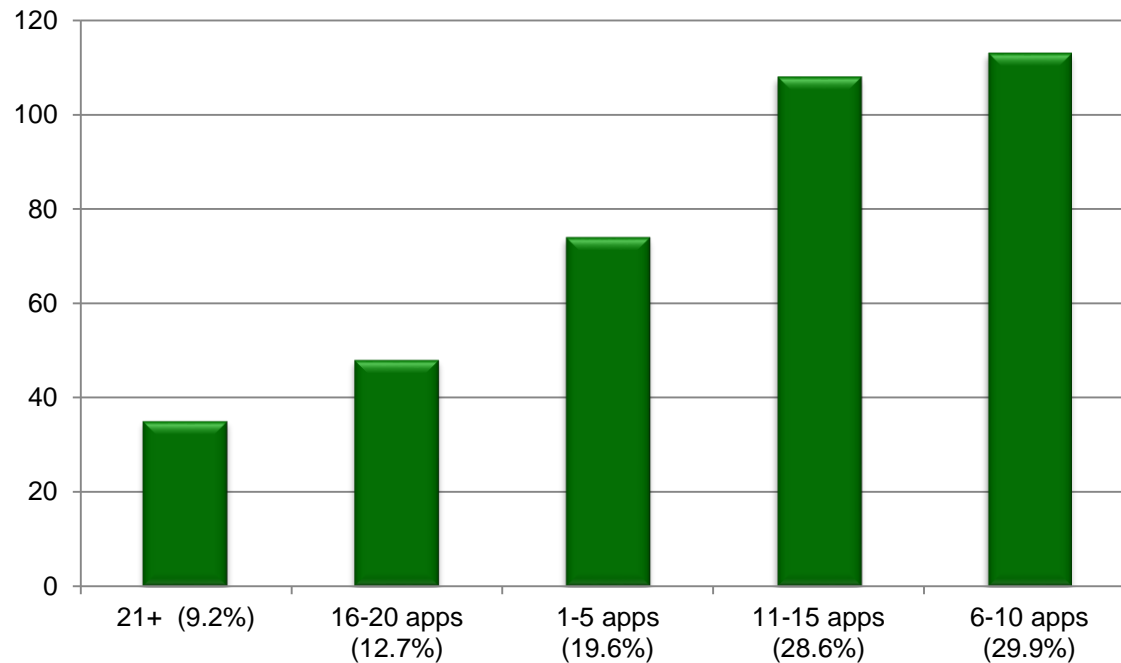

Utilized in grades 7-12

Montgomery Township School District

College Applications per Student 2020

Montgomery Township School District

College Applications per Student 2020

College Apps Per Student 2020

Data from *Naviance*