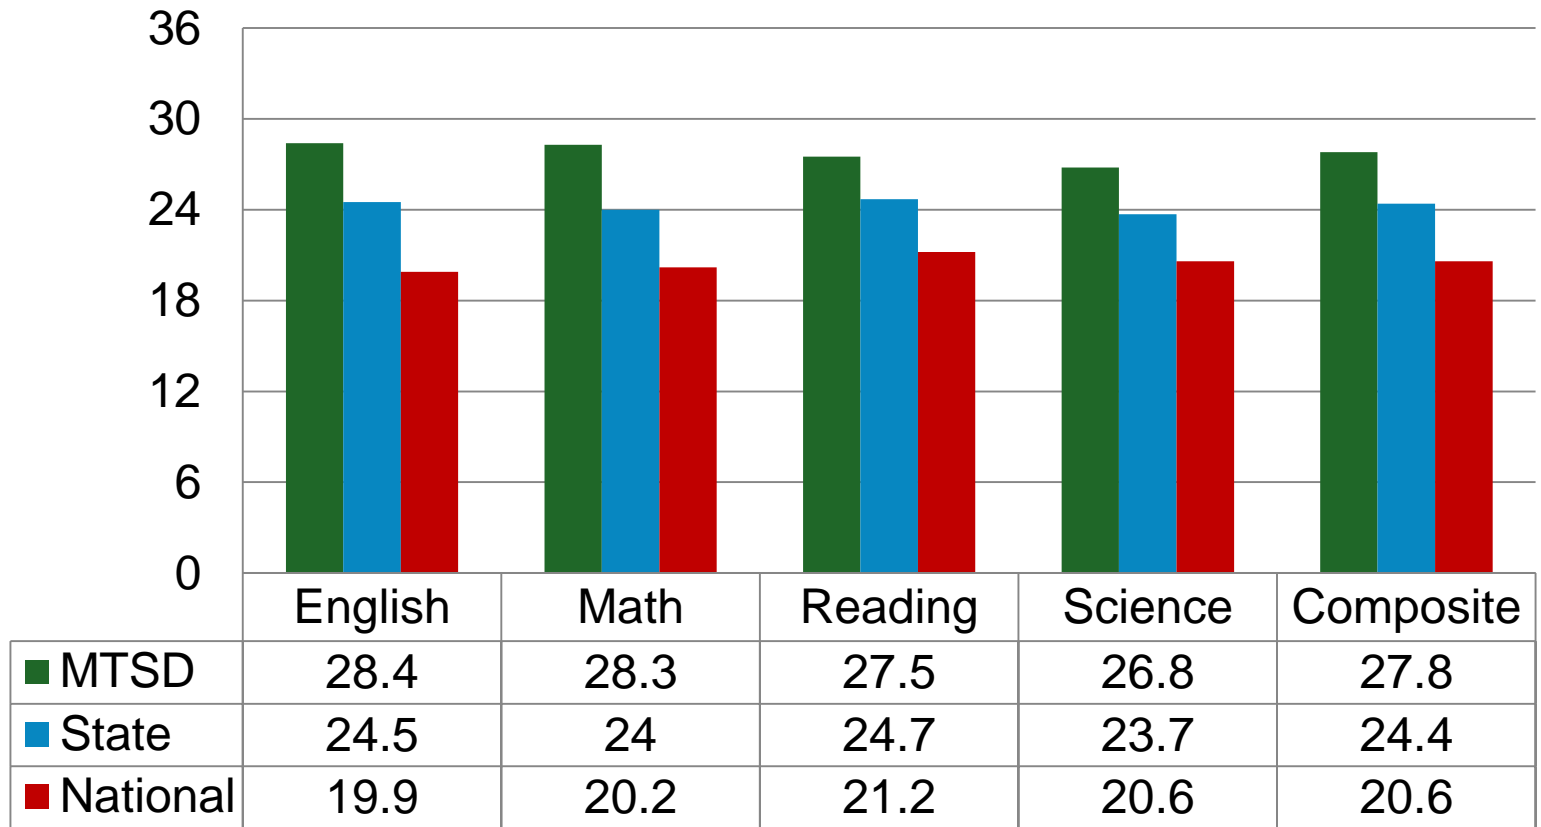

Composite Score- 36

English

Math

Reading

Science

Montgomery Township School District

Class of 2020 Mean ACT Scores

Montgomery Township School District