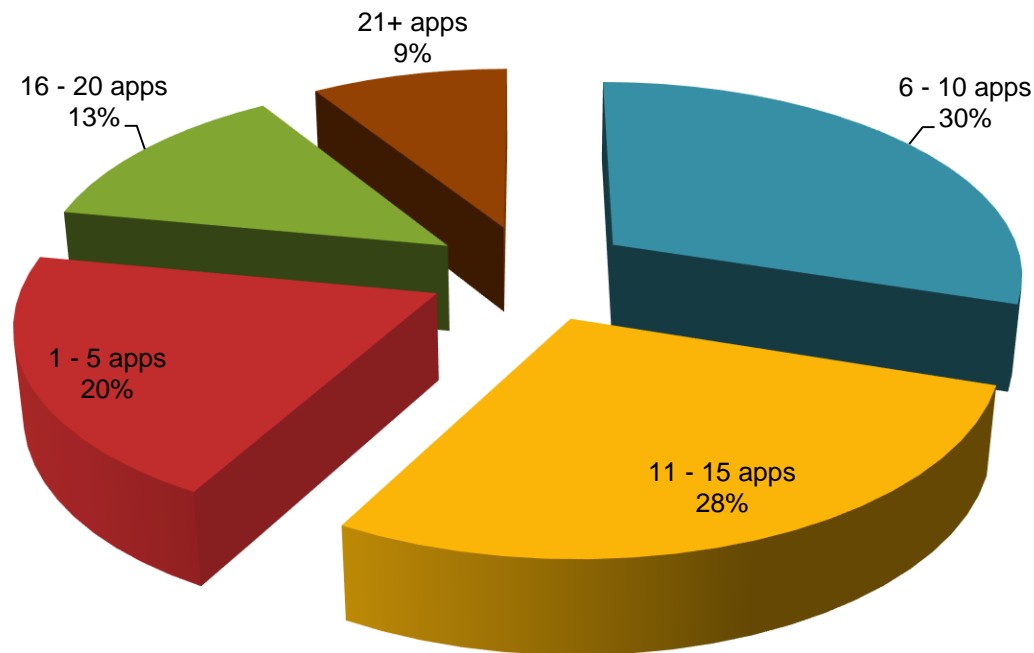

College Applications per Student 2020