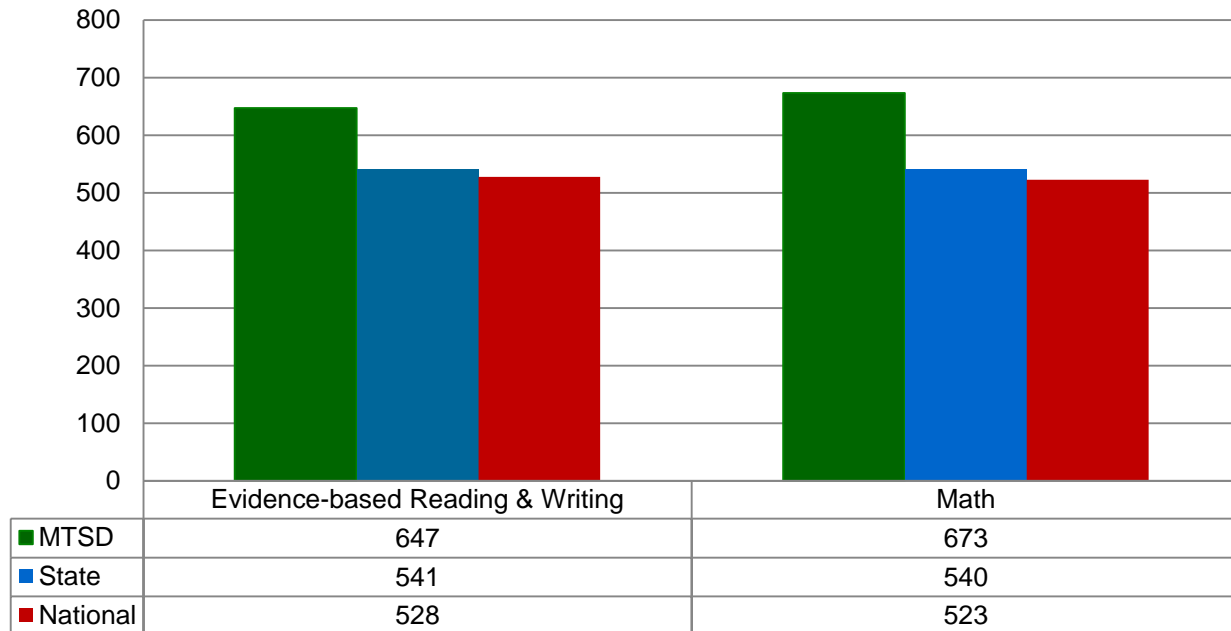

Montgomery Township School District

Class of 2020 Mean SAT Scores